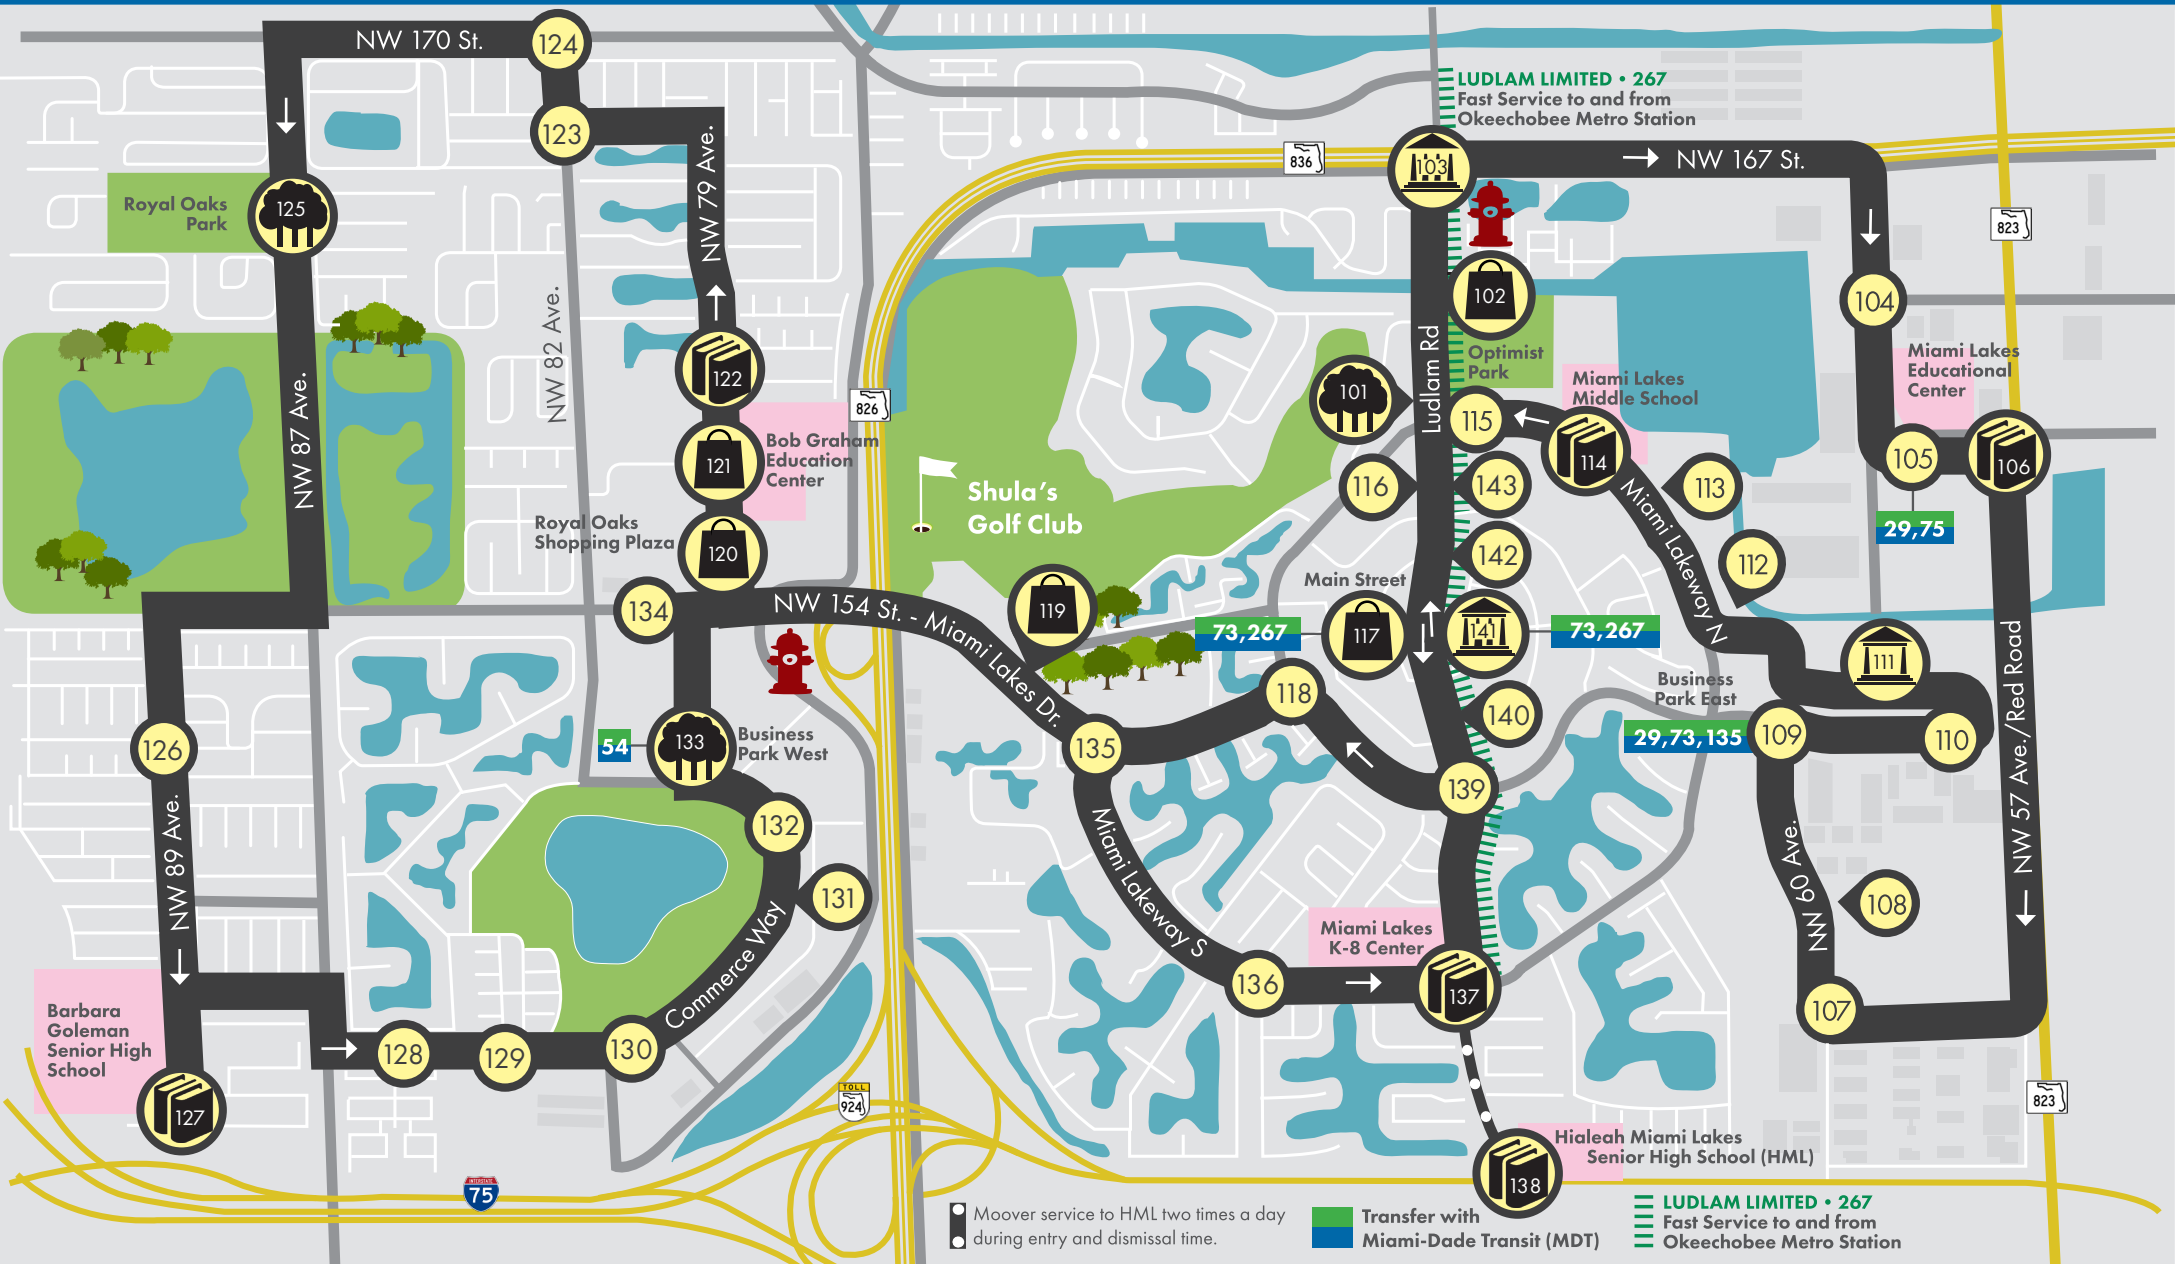

MIAMI LAKES moover

POINTS OF INTEREST

PUNTOS DE INTERÉS

EDUCATIONAL

-  **BARBARA GOLEMAN HIGH SCHOOL**
14100 NW 89 Avenue
-  **BOB GRAHAM EDUCATION CENTER**
15901 NW 79th Avenue
-  **MIAMI LAKES K-8 CENTER**
14250 NW 67th Avenue
-  **MIAMI LAKES EDUCATIONAL CENTER**
14100 NW 89 Avenue
-  **MIAMI LAKES MIDDLE SCHOOL**
6425 Miami Lakeway North
-  **OUR LADY OF THE LAKES CATHOLIC SCHOOL**
6600 Miami Lakeway North
-  **HIALEAH-MIAMI LAKES HIGH SCHOOL**
7977 W 12th Avenue

SHOPPING

-  **ROYAL OAKS PLAZA**
15400 NW 77th Court
-  **PARK CENTRE SHOPS**
8008 NW 154th Street
-  **MAIN STREET SHOPS**
6843 Main Street
-  **CYPRESS VILLAGE SHOPPING CENTER**
14100 NW 89 Avenue
-  **WINDMILL GATE SHOPPING CENTER**
16495 NW 67th Avenue

Hours | Horas
6:00 AM - 10:40 AM
2:15 PM - 7:00 PM

Monday-Friday Lunes a Viernes
Frequency | Frecuencia
Every 40 Minutes Cada 40 Minutos

Ride Free! ¡Viaje Gratis!

Contact Us!
Town of Miami Lakes
6601 Main Street
Miami Lakes, FL 33014
305.364.6100
www.miamilakes-fl.gov

Track the Moover Bus via the "Lakes Life" app on Android or Apple.